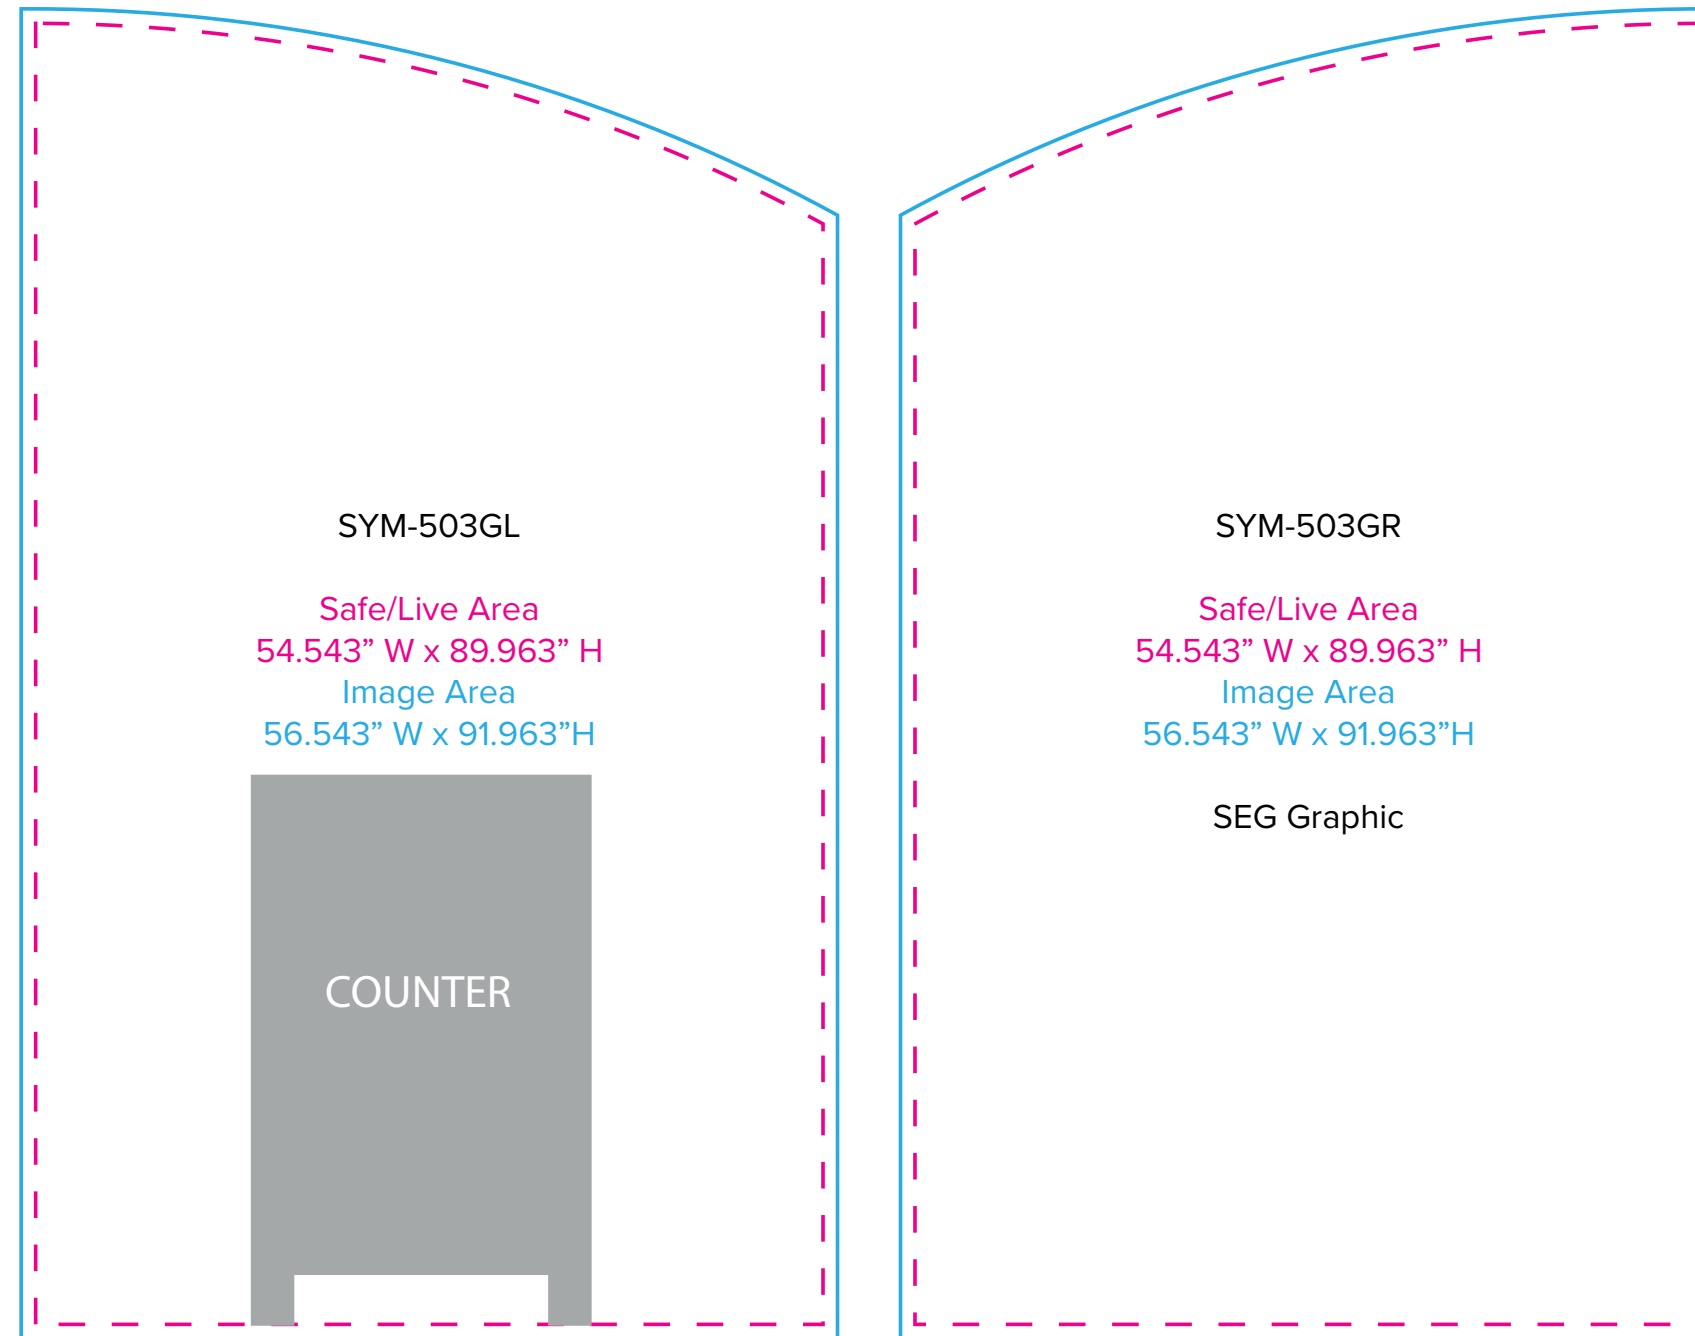

Graphic Template
20 x 20 Inline Exhibit
Arched Backwall - SEG Graphic

NOTE: All Raster Art (jpg, tiff,psd, png, etc.) must be at least 100 dpi at print size.
Standard kits are often customized. Please check with Customer Service to ensure that this template matches your specific job.

Graphic Template
20 x 20 Inline Exhibit
Arched Backwalls - SEG Graphics

NOTE: All Raster Art (jpg, tiff,psd, png, etc.) must be at least 100 dpi at print size.
Standard kits are often customized. Please check with Customer Service to ensure that this template matches your specific job.

Graphic Template 20 x 20 Inline Exhibit Counter

NOTE: All Raster Art (jpg, tiff,psd, png, etc.) must be at least 100 dpi at print size.

Standard kits are often customized. Please check with Customer Service to ensure that this template matches your specific job.

Graphic Template 20 x 20 Inline Exhibit Backlit Counter - Double Sided

NOTE: All Raster Art (jpg, tiff,psd, png, etc.) must be at least 100 dpi at print size.

Standard kits are often customized. Please check with Customer Service to ensure that this template matches your specific job.