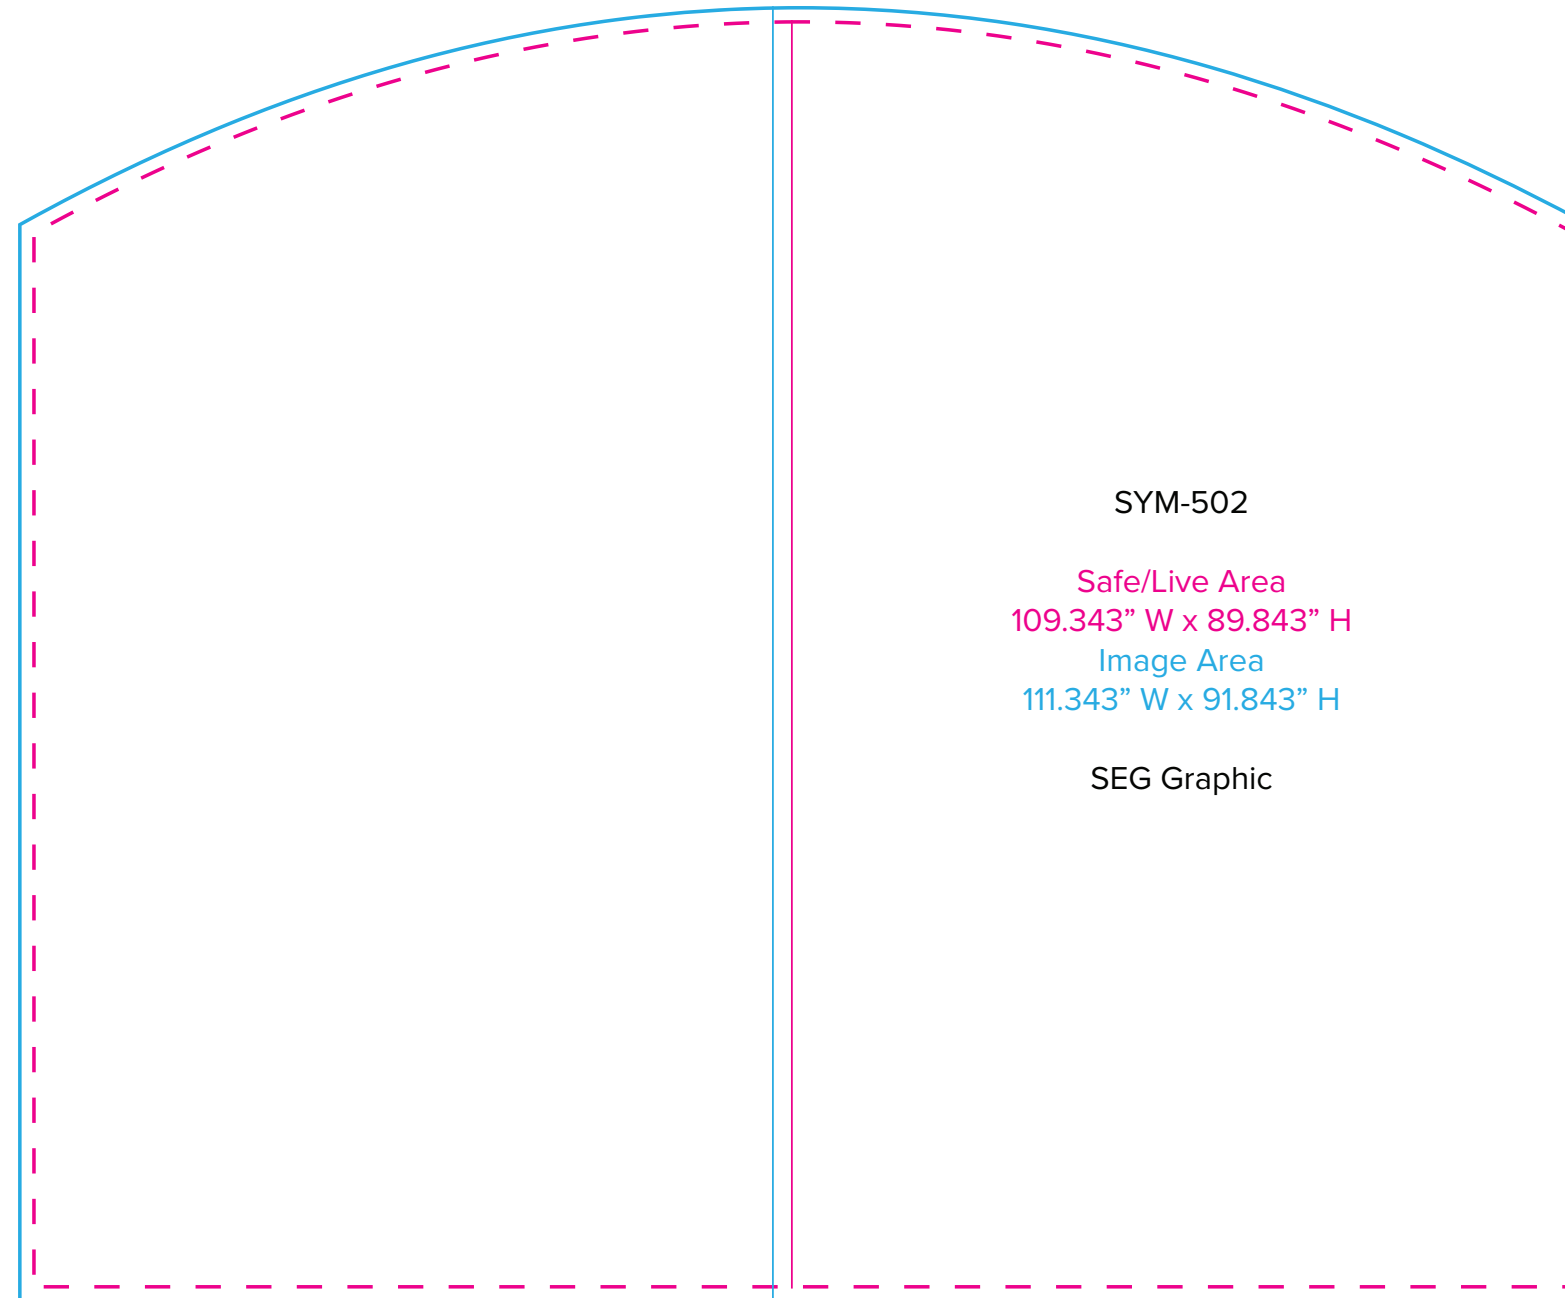

Graphic Template
20 x 20 Inline Exhibit
Arched Backwall - SEG Graphic

NOTE: All Raster Art (jpg, tiff,psd, png, etc.) must be at least 100 dpi at print size.
Standard kits are often customized. Please check with Customer Service to ensure that this template matches your specific job.

Graphic Template
20 x 20 Inline Exhibit
Arched Backwalls - SEG Graphics

NOTE: All Raster Art (jpg, tiff,psd, png, etc.) must be at least 100 dpi at print size.
Standard kits are often customized. Please check with Customer Service to ensure that this template matches your specific job.

Graphic Template 20 x 20 Inline Exhibit Counter

NOTE: All Raster Art (jpg, tiff,psd, png, etc.) must be at least 100 dpi at print size.

Standard kits are often customized. Please check with Customer Service to ensure that this template matches your specific job.

Graphic Template 20 x 20 Inline Exhibit Backlit Counter - Double Sided

NOTE: All Raster Art (jpg, tiff,psd, png, etc.) must be at least 100 dpi at print size.

Standard kits are often customized. Please check with Customer Service to ensure that this template matches your specific job.